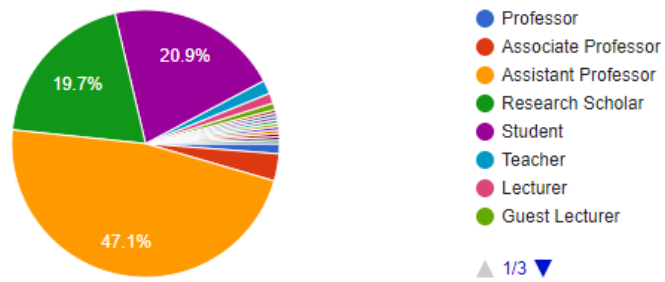

Response Chart

Designation

244 responses